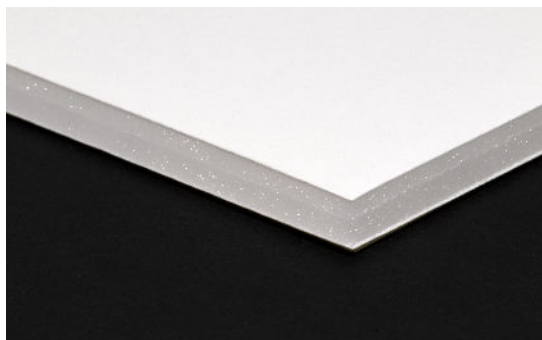

Skumplade, hvid

Introduction

POP-WHITE

Standard foam board with clay coated matte art paper on both sides.

POP-WHITE Self-Adhesive

Pressure sensitive adhesive and Paper liner on one side or both sides of POP-WHITE.

Application

Photo mounting, Picture framing

Point-of-purchase advertising, Signage

Stationery, Graphic-arts

Composition

POP-WHITE

Paper liner / Polystyrene foam core / Paper liner

POP-WHITE Self-Adhesive one side