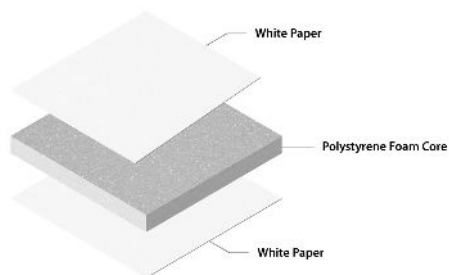

Skumplade, hvid

Introduction

POP-WHITE

Standard foam board with clay coated matte art paper on both sides.

POP-WHITE Self-Adhesive

Pressure sensitive adhesive and Paper liner on one side or both sides of POP-WHITE.

Application

Photo mounting, Picture framing

Point-of-purchase advertising, Signage

Stationery, Graphic-arts

Composition

POP-WHITE

Paper liner / Polystyrene foam core / Paper liner

POP-WHITE Self-Adhesive one side

Paper liner / Polystyrene foam core / Paper liner /
Adhesive layer / Backing paper

TECHNICAL SHEET

Standard format

Thickness (mm)	3	5	10	20
----------------	---	---	----	----

Size (mm)	Units per Box			
1000 × 700	40	25	15	-
1000 × 1400	40	25	15	-
1000 × 2000	30	20	10	5
1016 × 813 (40" × 32")	40	25	15	-
1016 × 1524 (40" × 60")	40	25	15	-
1020 × 2100	30	20	10	-
1030 × 2130	30	20	10	-
1220 × 2440 (48" × 96")	30	20	10	5
1220 × 3000	30	20	10	5
1400 × 3000	30	20	10	5
1530 × 3050 (60" × 120")	30	20	10	5
A3, A1, A0	40	25	15	-
A4, A2	80	50	30	-